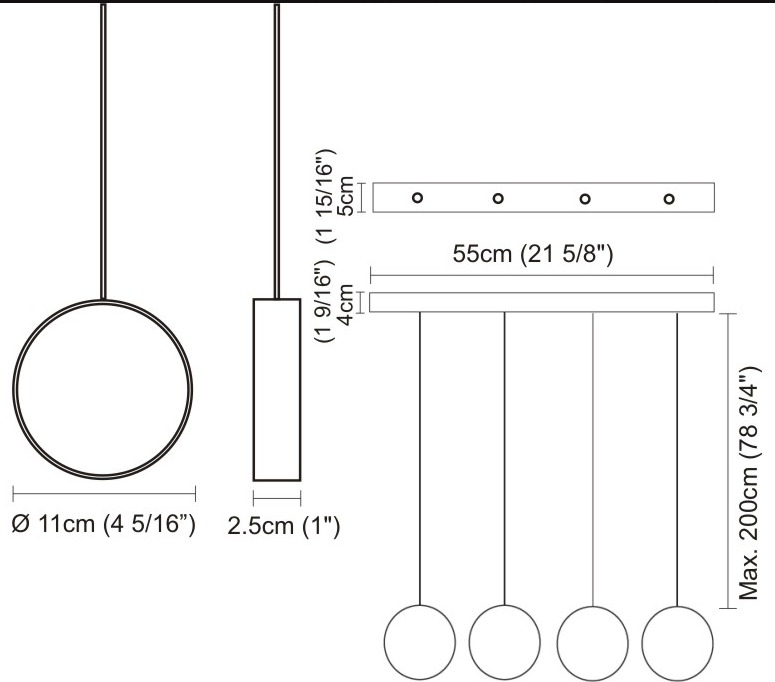

DO NOT DISTURB SUSPENSION

D131117-

base number   Finish
Options

1. To build a product code in our configurator select the specify button on the base model # product page
2. To build a manual product code on this datasheet choose from the options listed below in blue font and add the suffix to the base model #

GENERAL

Series: Do Not Disturb
Brand: Knikerboker
Division: Design
Mounting Type: Suspension
Mounting Location: Ceiling
Subcategory: Ambient

PHYSICAL

Shape: Round
Length (mm): 550
Length (in): 21 ⁵/₈
Width (mm): 50
Width (in): 2
Light Distribution: Direct / Indirect
Diffuser: Opal
Fixture Finish: EWH / EBK / MAN / COF / PRD / SLF / GLF / CLF / BRL
Fixture Material: Aluminum
Cable Details: Silicon Coaxial Cable 1500mm / 59 1/16"

ELECTRICAL

Lamp Type: LED
Input Wattage (W): 32
Total Output Wattage (W): 28
Dimming: 0-10V Dimming / Phase Dimming (120Vac Only)
Driver Included: Yes
Driver Location: Integrated
Driver Type: Constant Voltage - Universal
Driver Class: Class 2
Input Voltage (V): 120 - 277
Output Voltage (V): 24
Upon Request: (Not included - see components) Remote: Phase dimming @120Vac only / (Included) Integral: 0-10Vdc dimming / 277Vac

LED

Number of LEDs: 4
Color Temperature (°K): 3000
Max. Delivered Lumen (lm): 4000
CRI: >85 CRI
Lamp Life (hrs): 50000

OPTICAL

RATINGS AND CERTIFICATIONS

Certified By: Certified for North American Standards
IP rating: IP20